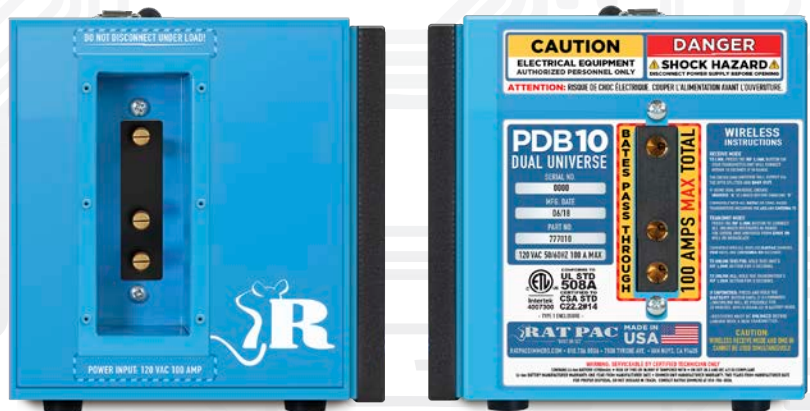

RATPAC PDB 10 DUAL UNIVERSE

Modern LED lights need a modern power and data solution. Power, DMX Data; CRMX Wireless Technology, Opt-splitter - now you can have everything you need in one lunch box!

RATPAC PDB 10 DUAL UNIVERSE

INPUT: 100 A 120 V BATES 50/60Hz
 PASS THROUGH 100 A 120 VAC BATES
 OUTPUT: 120 VAC EDISON/20 A DUPLEX
 E1016/CANADIAN E1018 CAMLOK AVAILABLE

OVERLOAD PROTECTION
 20 A BREAKERS

CONTROL
 2 DMX512 INPUT/OUTPUT 5-PIN MALE/FEMALE,
 DUAL UNIVERSE 8 XLR CONNECTORS,
 STATUS QUO, ANALOG, CRMX

DIMENSIONS
 10" Hx15" Wx9" D
 WEIGHT: 18 LBS

MODEL
 777010-PDB-10 DUAL UNI

"QUIET ON SET"