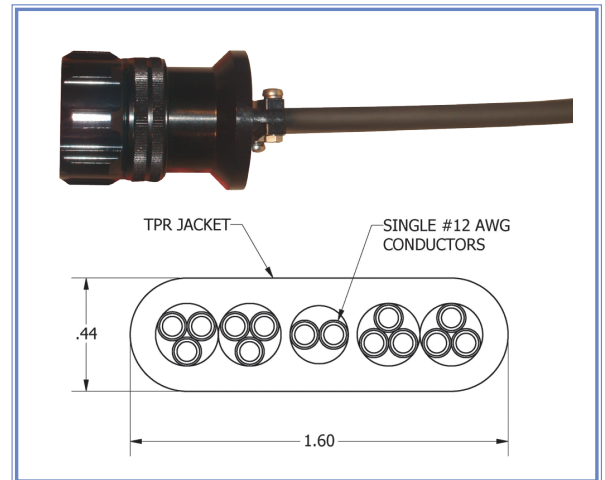

PowerFLEX™

Cable Assemblies

20 Amp 300 VAC Six Circuit 19 Pin Flat Multi-Cable Extension

MultiFLEX

- Measures less than 1/2" thick; ideal for areas where foot traffic doesn't permit round cables
- LSC19 Pin backshell and clamping system designed to perfectly accommodate the low profile cable
- Perfect for Convention Centers, Ballrooms - anywhere conventional cables are a problem

Specifications

Rating	Male Connector	Cable	Female Connector	Catalog #
20 Amp, 125 VAC (6 Circuit)	LSC19-LMC-FC	12/14 FC	LSC19-LFC-FC	ME1214LP-XX
				XX specify cable length

Rev A 06/2010